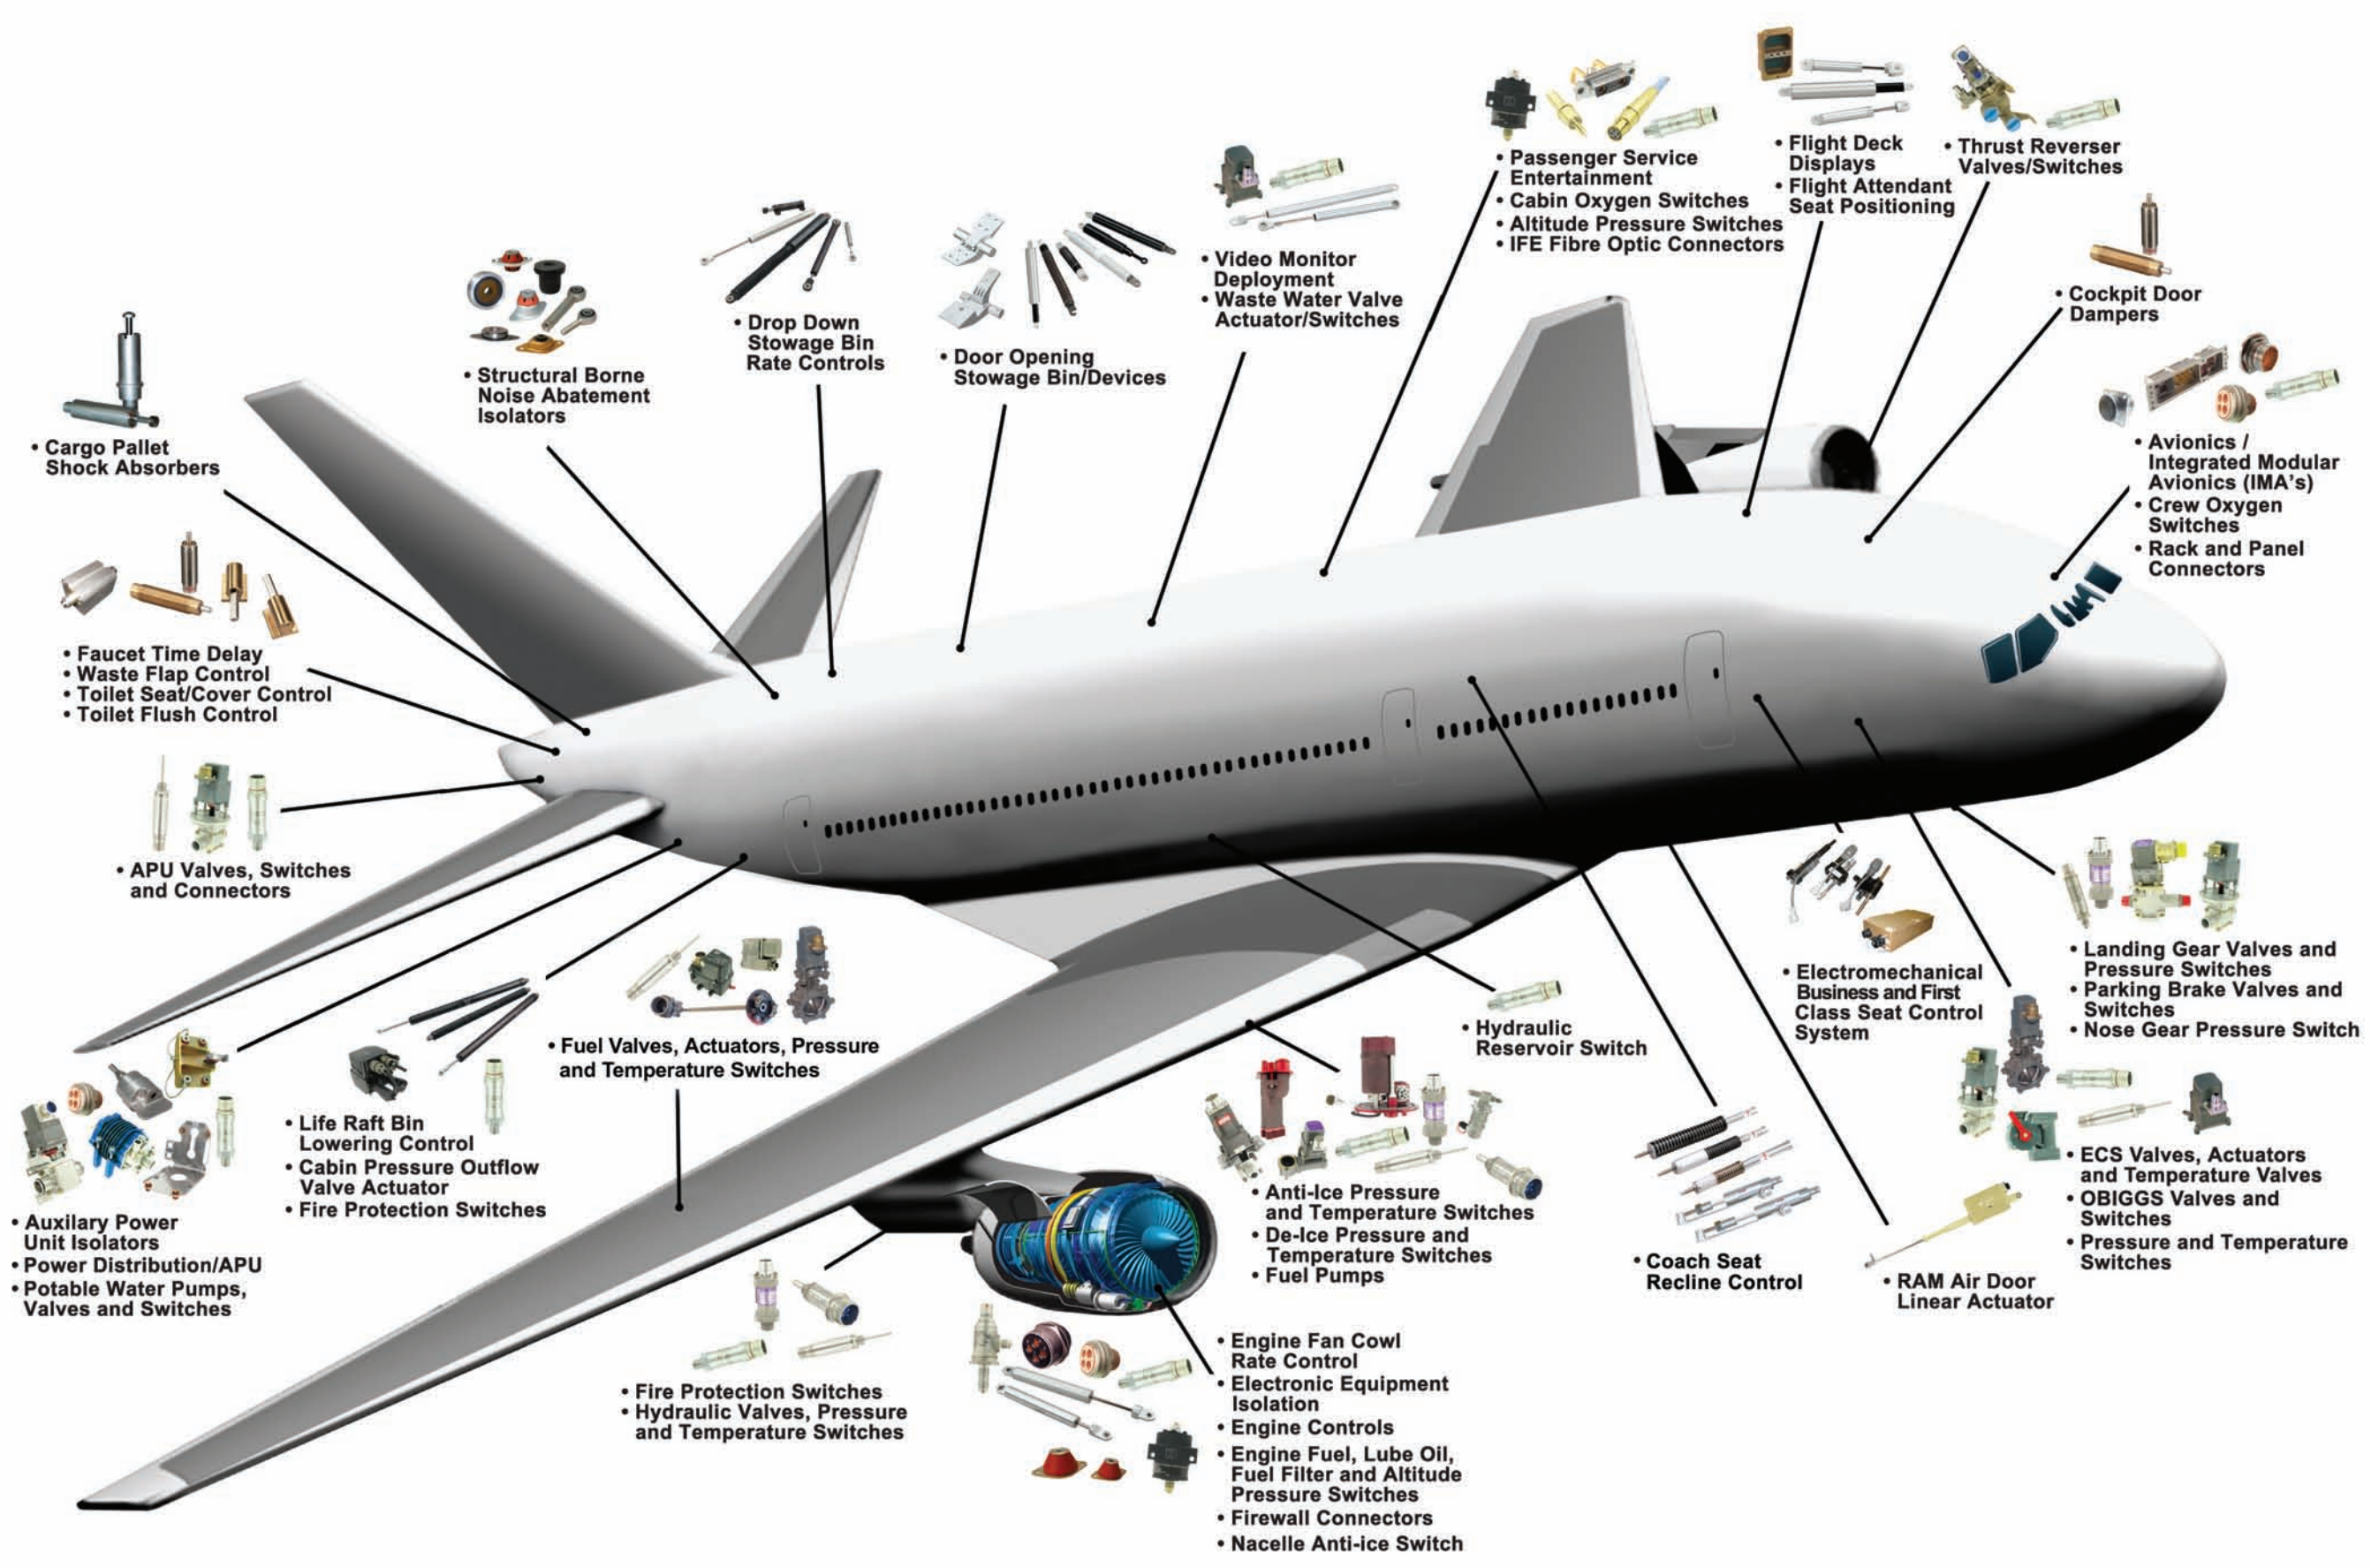

Growing with ITT Aerospace Products

COMMERCIAL AVIATION SOLUTIONS